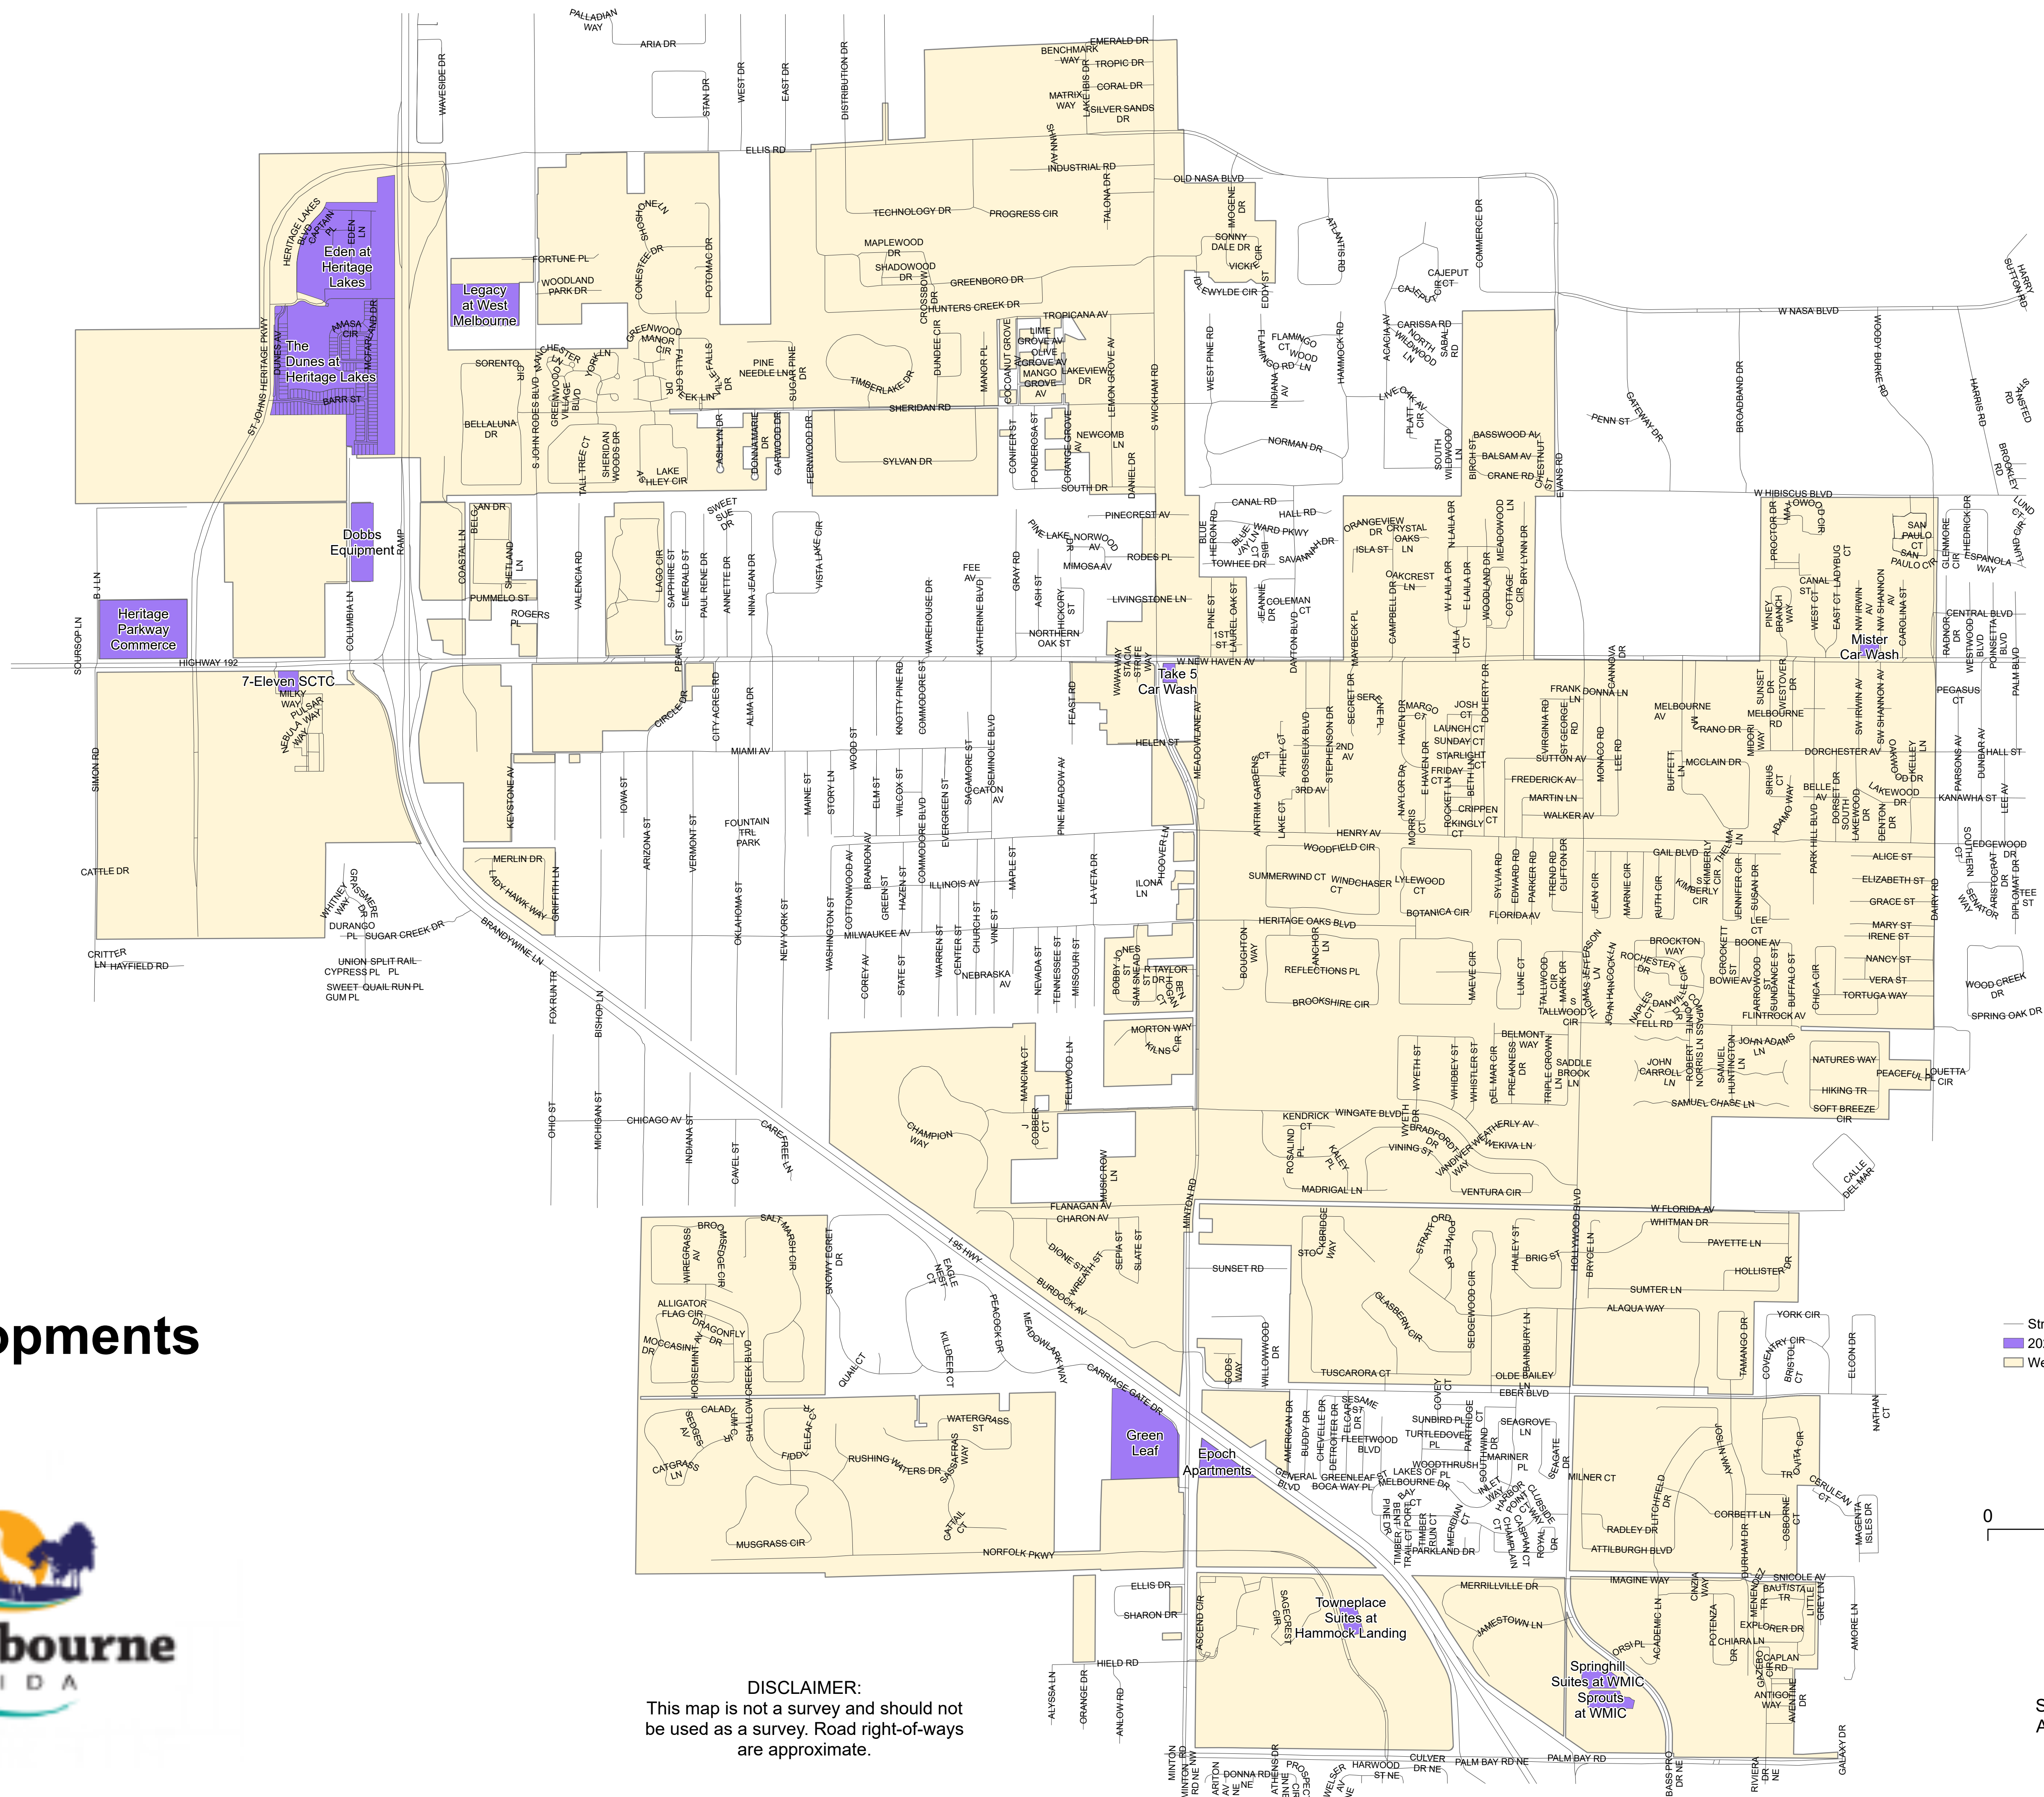

2023 Developments

Legend
 — Streets
 ■ 2023 Developments
 □ West Melbourne City Limits

DISCLAIMER:
 This map is not a survey and should not be used as a survey. Road right-of-ways are approximate.

Updated: January 17, 2023
 By: City of West Melbourne
 Sources: Brevard County Property Appraiser, City of West Melbourne Planning Department